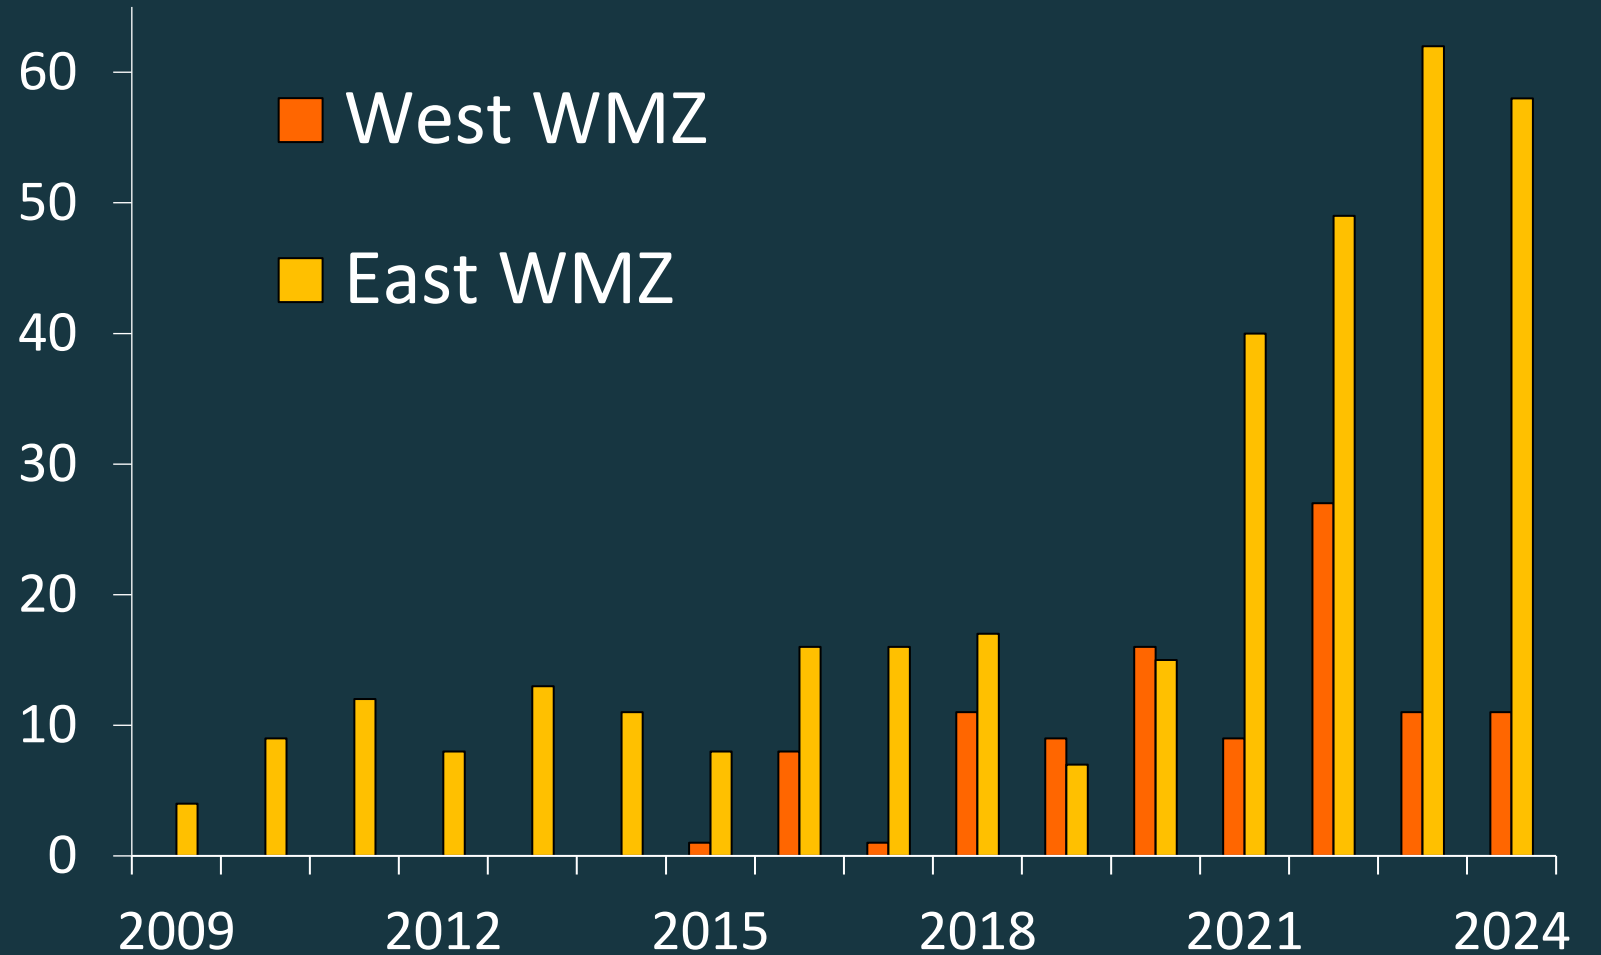

Livestock Depredation