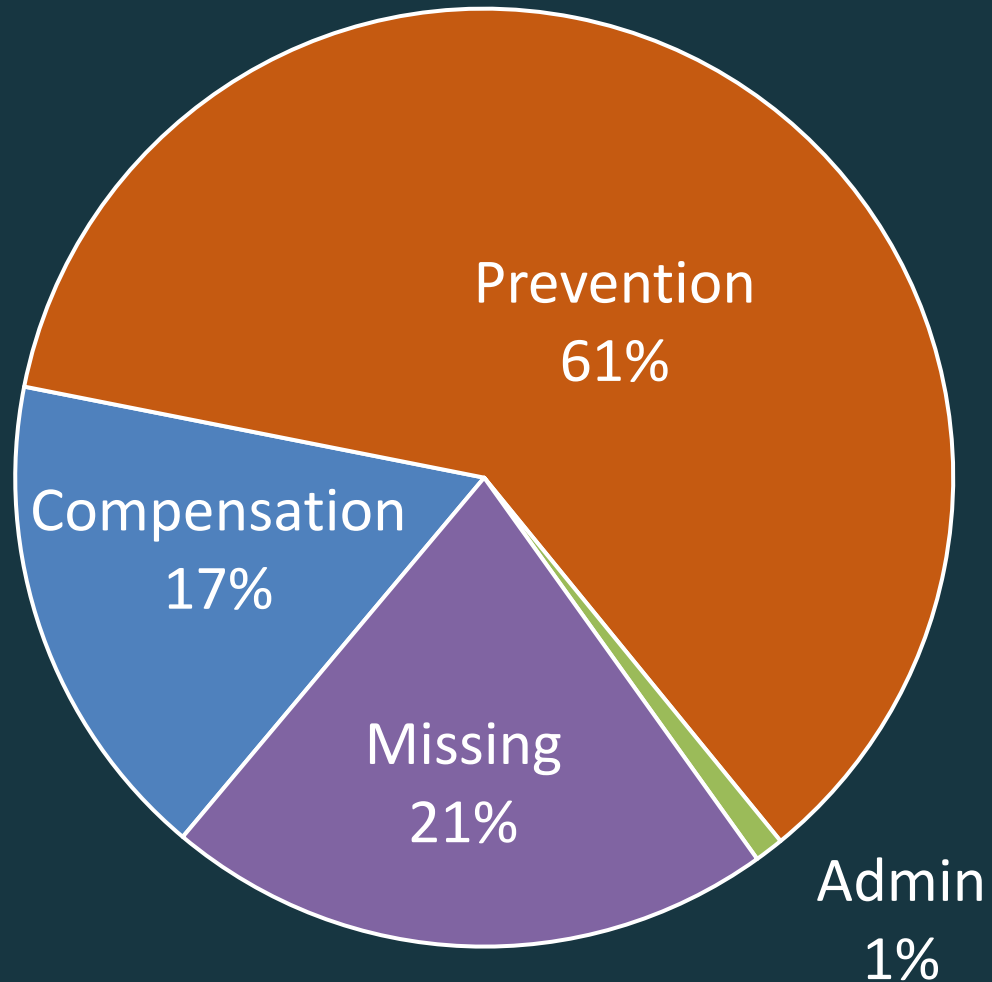

ODA Compensation Grants

$789,565

Awarded to 13 counties