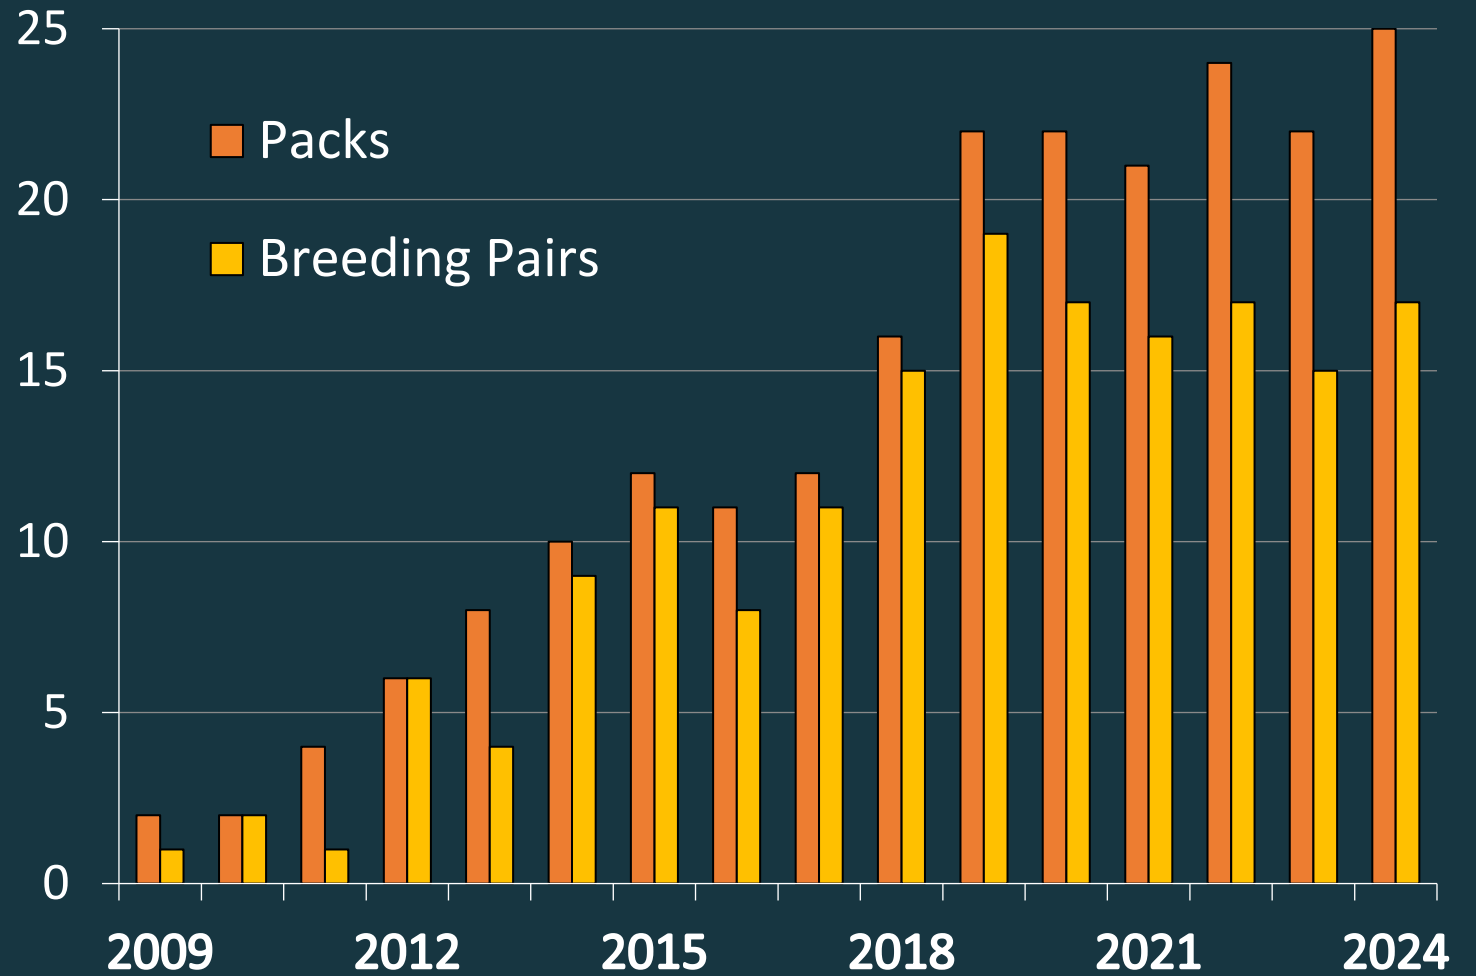

## Wolf Management Zones in Oregon

# 2024 Minimum Wolf Numbers

**204** Wolves

**25** Packs

**17** Breeding Pairs

# Wolf Population

# 2024 Monitoring

**20,000+**

Wolf location data points collected

**150+**

Remote cameras deployed

**23**

New radio-collars

**47**