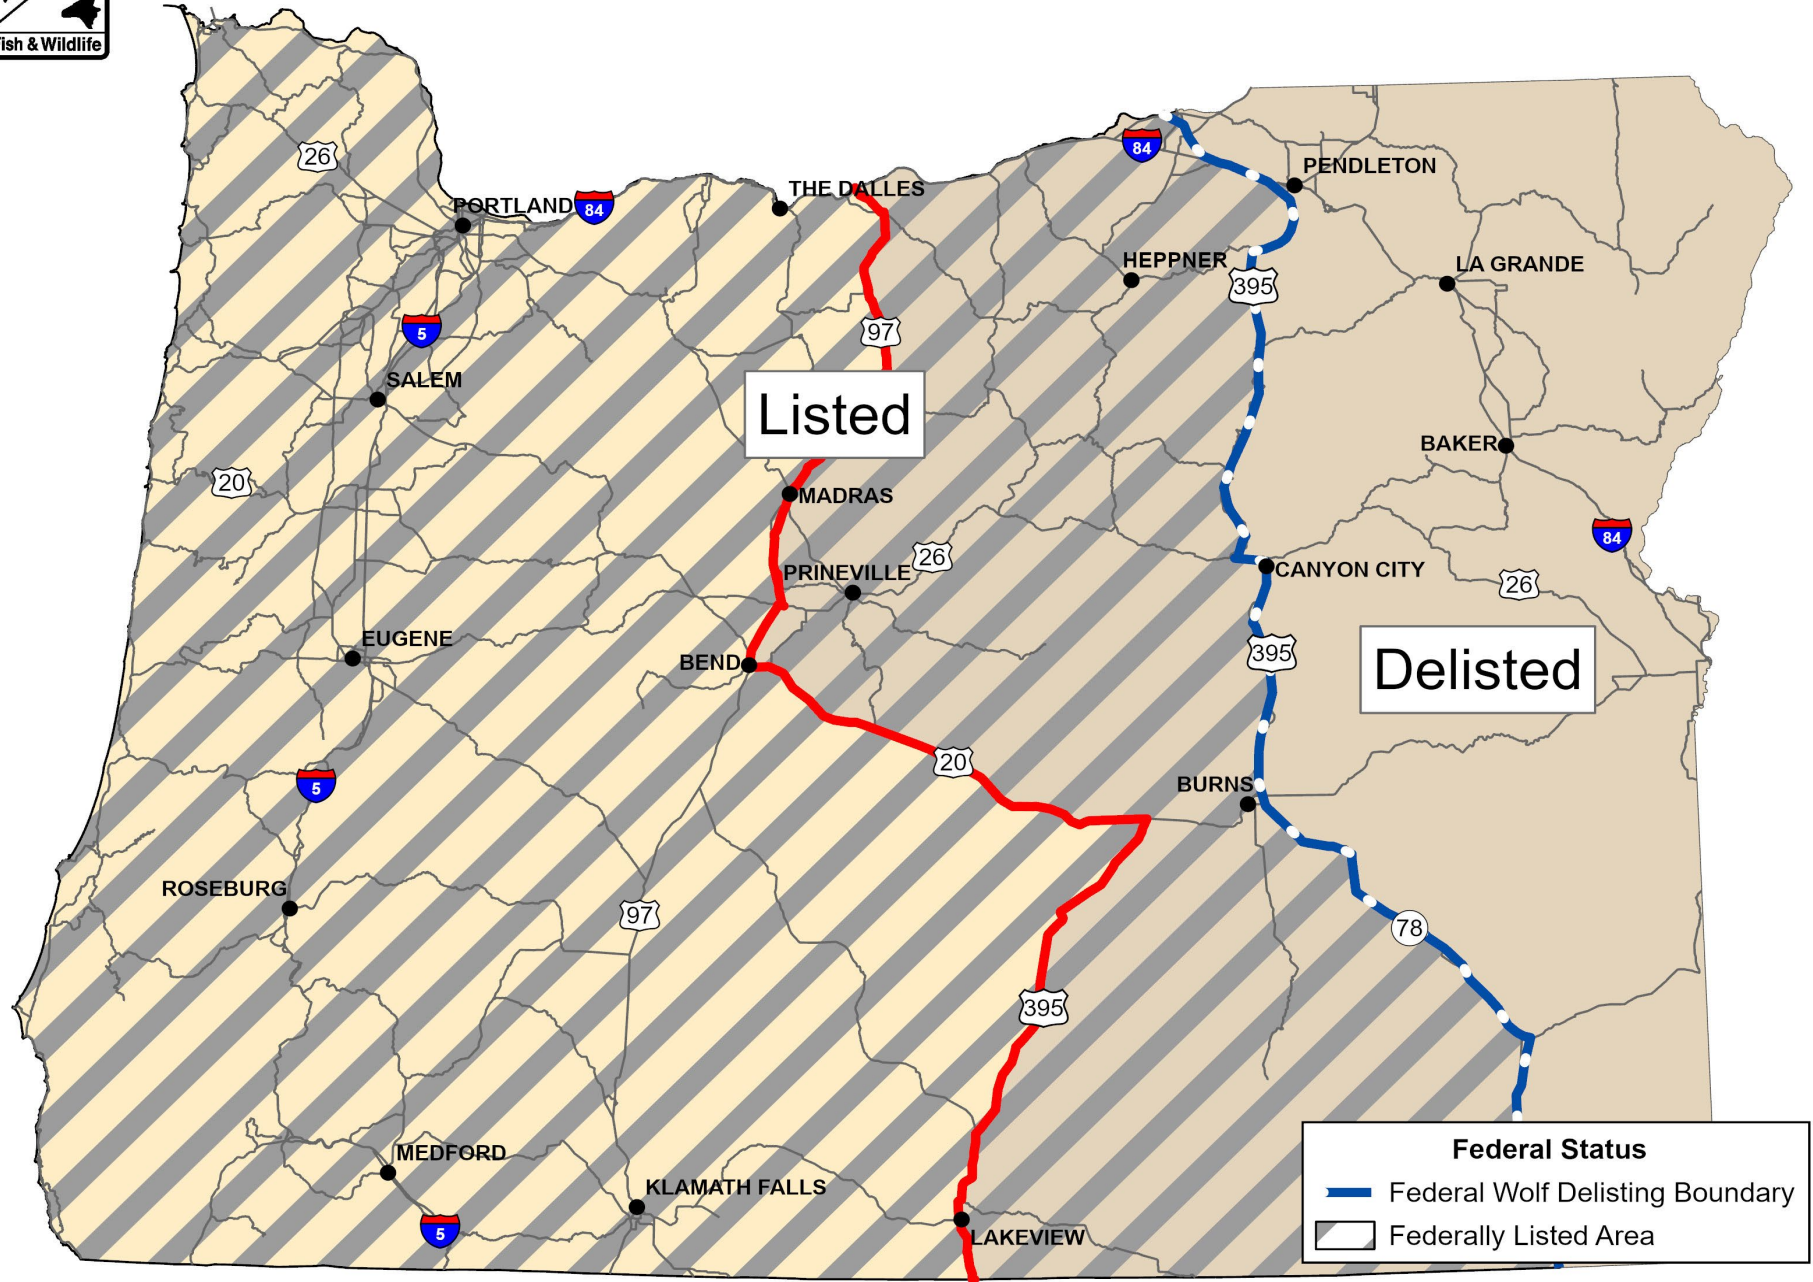

Federal Status

Wolf Management Zones in Oregon