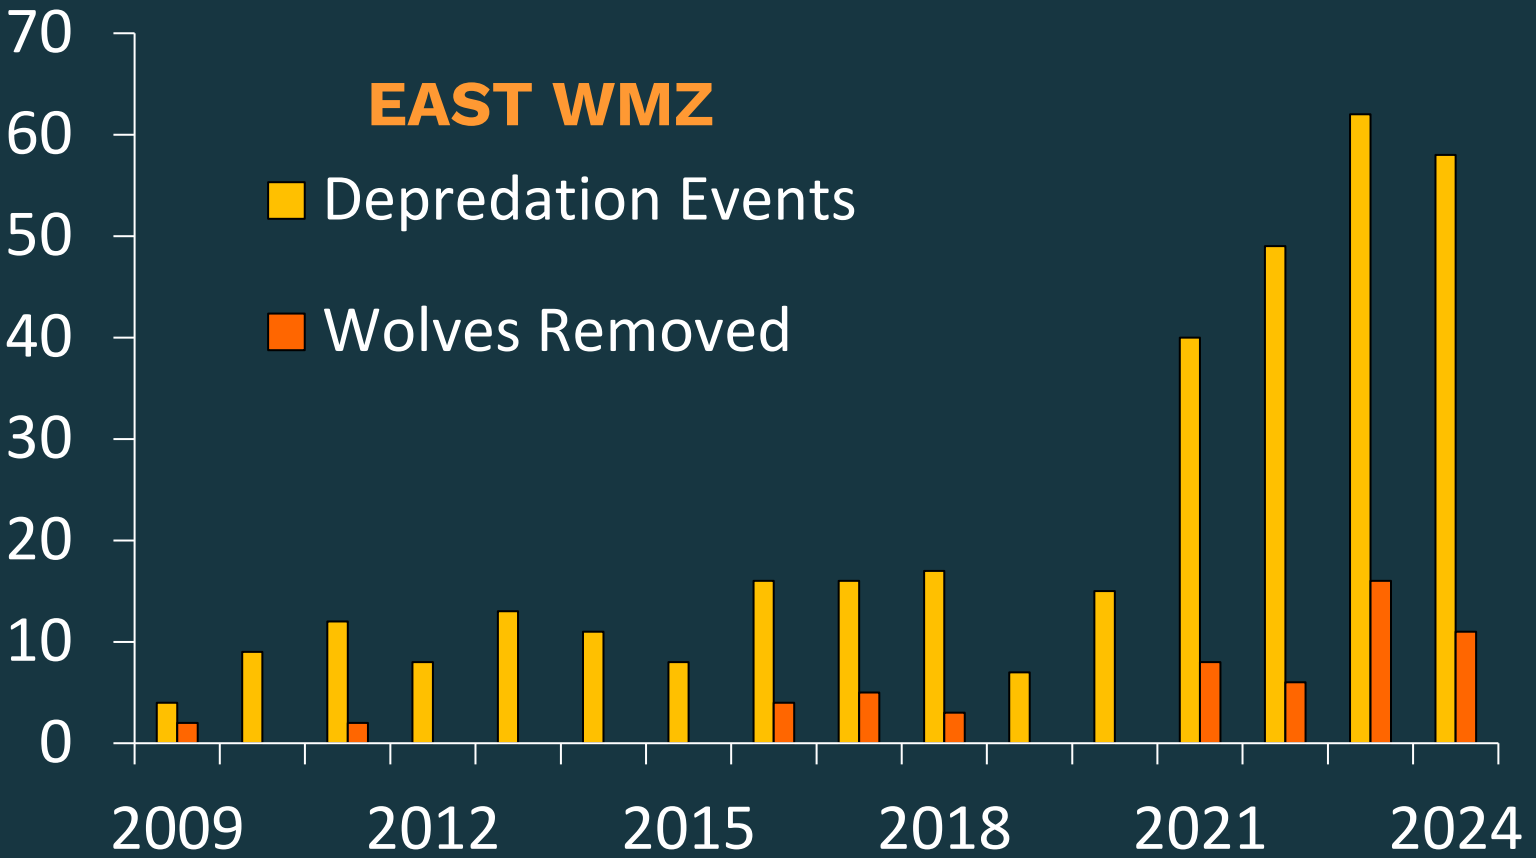

Livestock Depredation Response